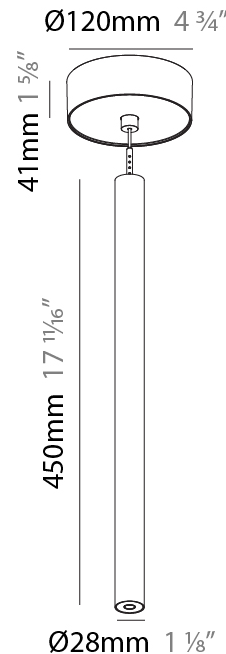

GENERAL

Series: Hangover
Subseries: Hangover Plug Monopoint Surface Canopy
Brand: Prolight
Division: Architectural
Mounting Type: Suspension
Mounting Location: Ceiling
Subcategory: Pendant

PHYSICAL

Shape: Cylinder
Diameter (mm): 28
Diameter (in): 1 1/8
Height (mm): 450
Height (in): 17 11/16
Max. Overall Height (mm): 2450
Max. Overall Height (in): 96 7/16
Light Distribution: Downlight
Weight (kg): 0.504
Weight (lbs): 1.11
Fixture Finish: SSR / BKV / CWI / CRY / HAB / UFT / ITA / RUA / FTG / MYG / LOD / PUS / FRO / FUP / KIA / POP / BLS / SPG / MEY / GOH / GUM / CHC / COM / ABZ / JAG / OBR / MOS / ROR
Fixture Material: Aluminum
Cable Details: 2000mm or 4000mm Black Cable

ELECTRICAL

Lamp Type: LED (Zhaga Standard)
Input Wattage (W): 6.6
Total Output Wattage (W): 6
Dimming: Tri-Mode (Non-Dimming and Phase Dimming (120Vac only) and 0-10V Dimming)
Driver Included: Yes
Driver Location: External
Driver Type: Constant Current - Universal
Driver Class: Class 2
Housing: ENCP3 w/quick connect
Input Voltage (V): 120 - 277
Constant Current (MA): 500

LED

Number of LEDs: 1
Color Temperature (°K): 2700 / 3000 / 4000
Max. Delivered Lumen (lm): 330 / 360 / 380
CRI: >90 CRI
Lamp Life (hrs): 50000
Upon Request: ***3500K available in minimum quantities (larger quantities upon request)

OPTICAL

Optic°: 24 / 32 / 34 / 55 / 58

RATINGS AND CERTIFICATIONS

Certified By: Certified for North American Standards
IP rating: IP20